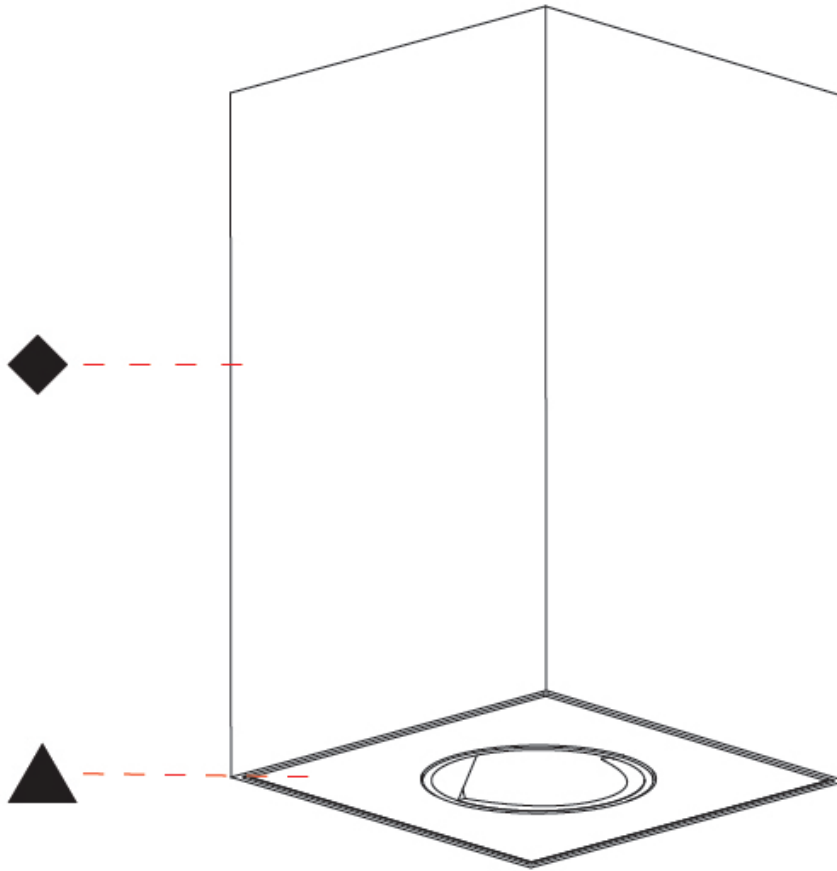

OIKO PRO WALLWASH SURFACE

A3D239-

PROJECT _____

TYPE _____

SPECIFIER _____

QUANTITY _____

DATE _____

A