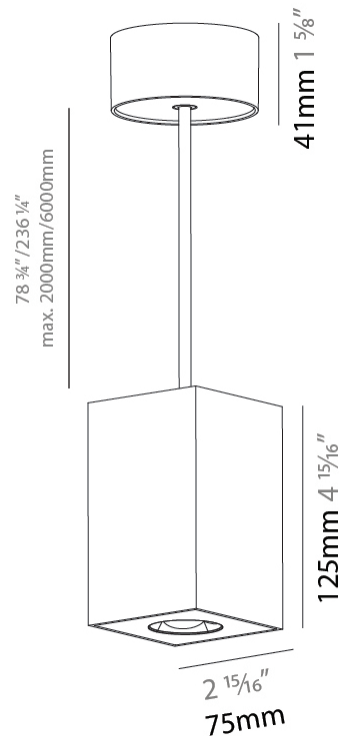

GENERAL

Series: Oiko Pro Square
Partner: Prolicht
Division: Architectural
Installation: Suspension
Product Type: Pendant
Mounting Location: Ceiling
Light Distribution: Direct

PHYSICAL

Shape: Square
Length (mm): 75
Length (in): 2 ¹⁵/₁₆
Width (mm): 75
Width (in): 2 ¹⁵/₁₆
Height (mm): 125
Height (in): 4 ⁷/₁₆
Weight (kg): 0.769

Fixture Finish: SSR / BKV / CWI / CRY / HAB / UFT / ITA / RUA / FTG / MYG / LOD / PUS / FRO / FUP / KIA / POP / BLS / SPG / MEY / GOH / CHC / COM / ABZ / JAG / OBR / MOS / ROR

Fixture Material: Metal

Cable Details: 2000mm / 6000mm Cable - Options : Transparent, Black, White, Red, Orange

ELECTRICAL

Lamp Type: LED (Zhaga Standard)
Input Wattage (W): 12.9
Dimming: Tri-Mode (Non-Dimming and Phase Dimming (120Vac only) and 0-10V Dimming)
Driver Included: No
Driver Location: Remote
Driver Type: Constant Current - Universal
Driver Class: Class 2
Input Voltage (V): 120 - 277
Constant Current (MA): 350

LED

Color Temperature (°K): 2700 / 3000 / 3500 / 4000
Max. Delivered Lumen (lm): 1218 / 1214 / 1272 / 1283
Nominal Lumen (lm): 1473 / 1468 / 1538 / 1552
CRI: >90 CRI
Lamp Life (hrs): 50000

OPTICAL

Reflector°: 34
Adjustability: Fixed

RATINGS AND CERTIFICATIONS

Certified By: Certified for North American Standards
IP rating: IP20