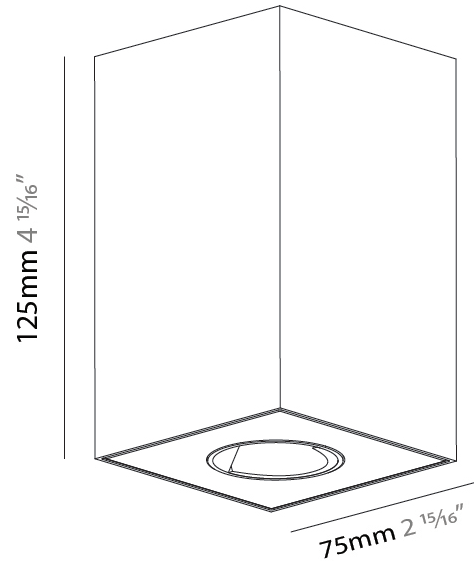

1. To build a product code in our configurator select the specify button on the base model # product page
2. To build a manual product code on this datasheet choose from the options listed below in blue font and add the suffix to the base model #

GENERAL

Series: Oiko Pro Square
Subseries: Oiko Pro Wallwash
Partner: Prolicht
Division: Architectural
Installation: Surface
Product Type: Wallwash
Mounting Location: Ceiling
Light Distribution: Downlight

PHYSICAL

Aperture Sizes - Downlights: 1"
Shape: Square
Diameter (mm): 75
Diameter (in): 2 ¹⁵/₁₆"
Height (mm): 125
Height (in): 4 ¹⁵/₁₆"
Weight (kg): 0.688
Fixture Finish: SSR / BKV / CWI / CRY / HAB / UFT / ITA / RUA / FTG / MYG / LOD / PUS / FRO / FUP / KIA / POP / BLS / SPG / MEY / GOH / CHC / COM / ABZ / JAG / OBR / MOS / ROR
Fixture Material: Metal

ELECTRICAL

Lamp Type: LED (Zhaga Standard)
Input Wattage (W): 12.9
Dimming: Tri-Mode (Non-Dimming and Phase Dimming (120Vac only) and 0-10V Dimming)
Driver Included: No
Driver Location: Remote
Driver Type: Constant Current - Universal
Driver Class: Class 2
Input Voltage (V): 120 - 277

LED

Number of LEDs: 1
Color Temperature (°K): 2700 / 3000 / 3500 / 4000
Max. Delivered Lumen (lm): 1244 / 1220 / 1278 / 1289
Nominal Lumen (lm): 1473 / 1468 / 1538 / 1552
CRI: >90 CRI
Lamp Life (hrs): 50000

OPTICAL

Adjustability: Fixed

RATINGS AND CERTIFICATIONS

Certified By: Certified for North American Standards
IP rating: IP20