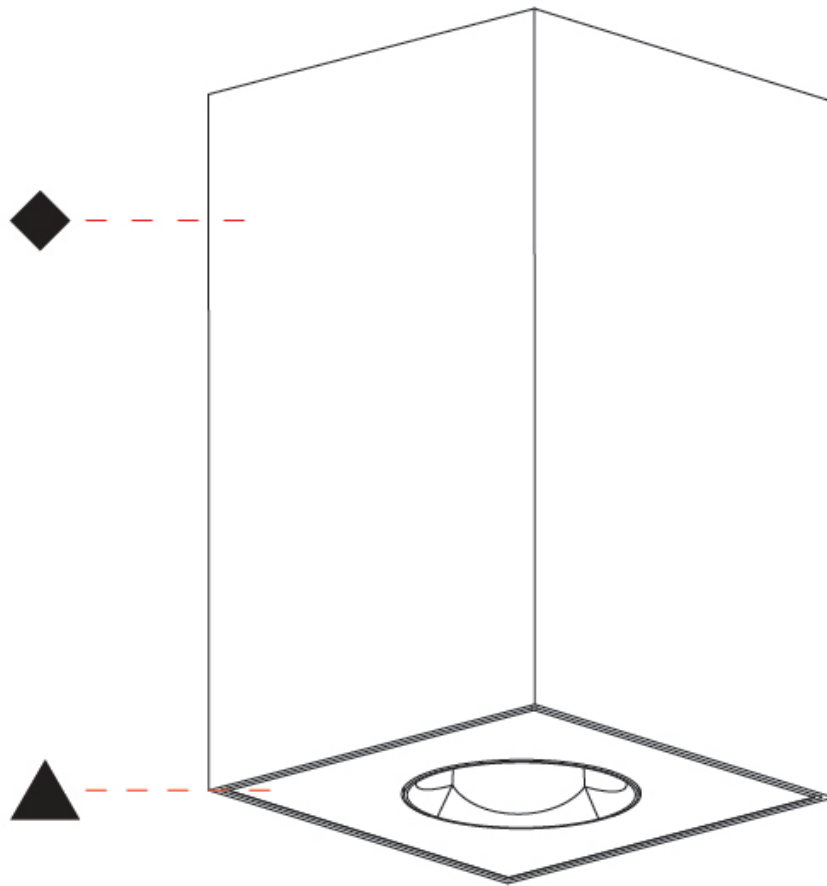

OIKO PRO SQUARE FIXED SURFACE

A3D237-

PROJECT	_____
TYPE	_____
SPECIFIER	_____
QUANTITY	_____
DATE	_____