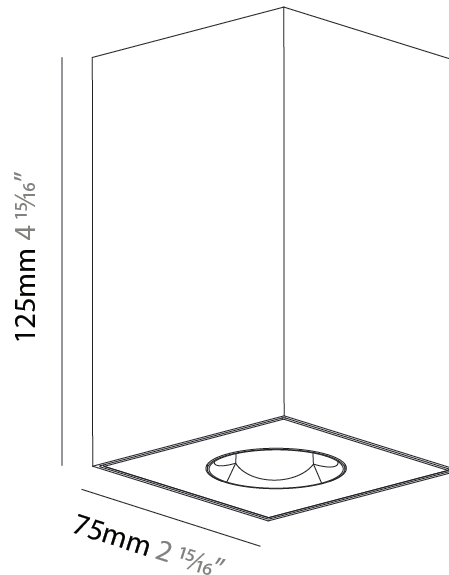

1. To build a product code in our configurator select the specify button on the base model # product page
2. To build a manual product code on this datasheet choose from the options listed below in blue font and add the suffix to the base model #

GENERAL

Series: Oiko Pro Square
Partner: Prolicht
Division: Architectural
Installation: Surface
Product Type: Ceiling Surface
Mounting Location: Ceiling
Light Distribution: Downlight

PHYSICAL

Aperture Sizes - Downlights: 1"
Shape: Square
Length (mm): 75
Length (in): 2 ¹⁵/₁₆
Width (mm): 75
Width (in): 2 ¹⁵/₁₆
Height (mm): 125
Height (in): 4 ¹⁵/₁₆
Weight (kg): 0.631

Fixture Finish: SSR / BKV / CWI / CRY / HAB / UFT / ITA / RUA / FTG / MYG / LOD / PUS / FRO / FUP / KIA / POP / BLS / SPG / MEY / GOH / CHC / COM / ABZ / JAG / OBR / MOS / ROR

Fixture Material: Metal

ELECTRICAL

Lamp Type: LED (Zhaga Standard)
Input Wattage (W): 12..9
Dimming: Tri-Mode (Non-Dimming and Phase Dimming (120Vac only) and 0-10V Dimming)
Driver Included: No
Driver Location: Remote
Driver Type: Constant Current - Universal
Driver Class: Class 2
Input Voltage (V): 120 - 277
Constant Current (MA): 350

LED

Color Temperature (°K): 2700 / 3000 / 3500 / 4000
Max. Delivered Lumen (lm): 1377 / 1372 / 1438 / 1451
Nominal Lumen (lm): 1473 / 1468 / 1538 / 1552
CRI: >90 CRI
Lamp Life (hrs): 50000

OPTICAL

Beam Angle: 60
Adjustability: Fixed

RATINGS AND CERTIFICATIONS

Certified By: Certified for North American Standards
IP rating: IP20