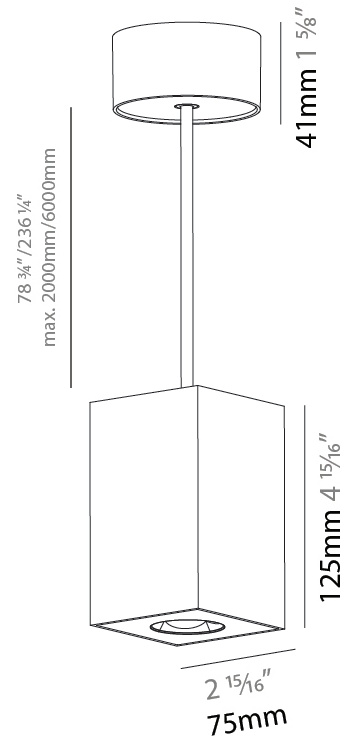

GENERAL

Series: Oiko Pro Square
Partner: Prolicht
Division: Architectural
Installation: Suspension
Product Type: Pendant
Mounting Location: Ceiling
Light Distribution: Direct

PHYSICAL

Shape: Cylinder
Length (mm): 75
Length (in): 2 ¹⁵/₁₆
Width (mm): 75
Width (in): 2 ¹⁵/₁₆
Height (mm): 125
Height (in): 4 ¹⁵/₁₆
Weight (kg): 0.769

Fixture Finish: SSR / BKV / CWI / CRY / HAB / UFT / ITA / RUA / FTG / MYG / LOD / PUS / FRO / FUP / KIA / POP / BLS / SPG / MEY / GOH / CHC / COM / ABZ / JAG / OBR / MOS / ROR

Fixture Material: Metal
Cable Details: 2000mm / 6000mm Cable - Options : Transparent, Black, White, Red, Orange

ELECTRICAL

Lamp Type: LED (Zhaga Standard)
Input Wattage (W): 12.9
Dimming: Tri-Mode (Non-Dimming and Phase Dimming (120Vac only) and 0-10V Dimming)
Driver Included: No
Driver Location: Remote
Driver Type: Constant Current - Universal
Driver Class: Class 2
Input Voltage (V): 120 - 277
Constant Current (MA): 350

LED

Color Temperature (°K): 2700 / 3000 / 3500 / 4000
Max. Delivered Lumen (lm): 1293 / 1289 / 1350 / 1362
Nominal Lumen (lm): 1473 / 1468 / 1538 / 1552
CRI: >90 CRI
Lamp Life (hrs): 50000

OPTICAL

Reflector°: 50
Adjustability: Fixed

RATINGS AND CERTIFICATIONS

Certified By: Certified for North American Standards
IP rating: IP20