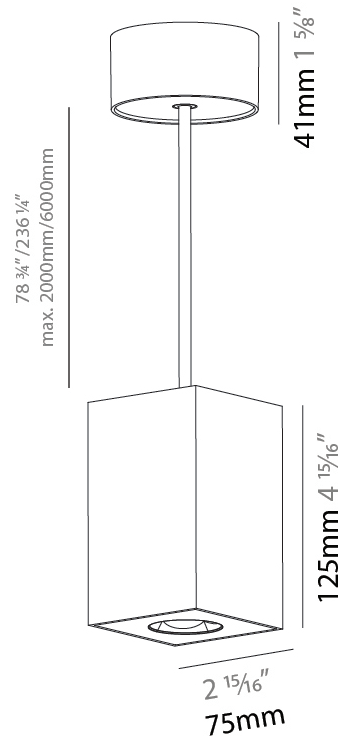

GENERAL

Series: Oiko Pro Square
Partner: Prolicht
Division: Architectural
Installation: Suspension
Product Type: Pendant
Mounting Location: Ceiling
Light Distribution: Direct

PHYSICAL

Shape: Square
Length (mm): 75
Length (in): 2 ¹⁵/₁₆
Width (mm): 75
Width (in): 2 ¹⁵/₁₆
Height (mm): 125
Height (in): 4 ¹⁵/₁₆
Weight (kg): 0.769
Fixture Finish: SSR / BKV / CWI / CRY / HAB / UFT / ITA / RUA / FTG / MYG / LOD / PUS / FRO / FUP / KIA / POP / BLS / SPG / MEY / GOH / CHC / COM / ABZ / JAG / OBR / MOS / ROR
Fixture Material: Metal
Cable Details: 2000mm / 6000mm Cable - Options : Transparent, Black, White, Red, Orange

ELECTRICAL

Lamp Type: LED (Zhaga Standard)
Input Wattage (W): 12.9
Dimming: Tri-Mode (Non-Dimming and Phase Dimming (120Vac only) and 0-10V Dimming)
Driver Included: No
Driver Location: Remote
Driver Type: Constant Current - Universal
Driver Class: Class 2
Input Voltage (V): 120 - 277
Constant Current (MA): 350

LED

Color Temperature (°K): 2700 / 3000 / 3500 / 4000
Max. Delivered Lumen (lm): 1377 / 1372 / 1438 / 1451
Nominal Lumen (lm): 1473 / 1468 / 1538 / 1552
CRI: >90 CRI
Lamp Life (hrs): 50000

OPTICAL

Reflector°: 60
Adjustability: Fixed

RATINGS AND CERTIFICATIONS

Certified By: Certified for North American Standards
IP rating: IP20